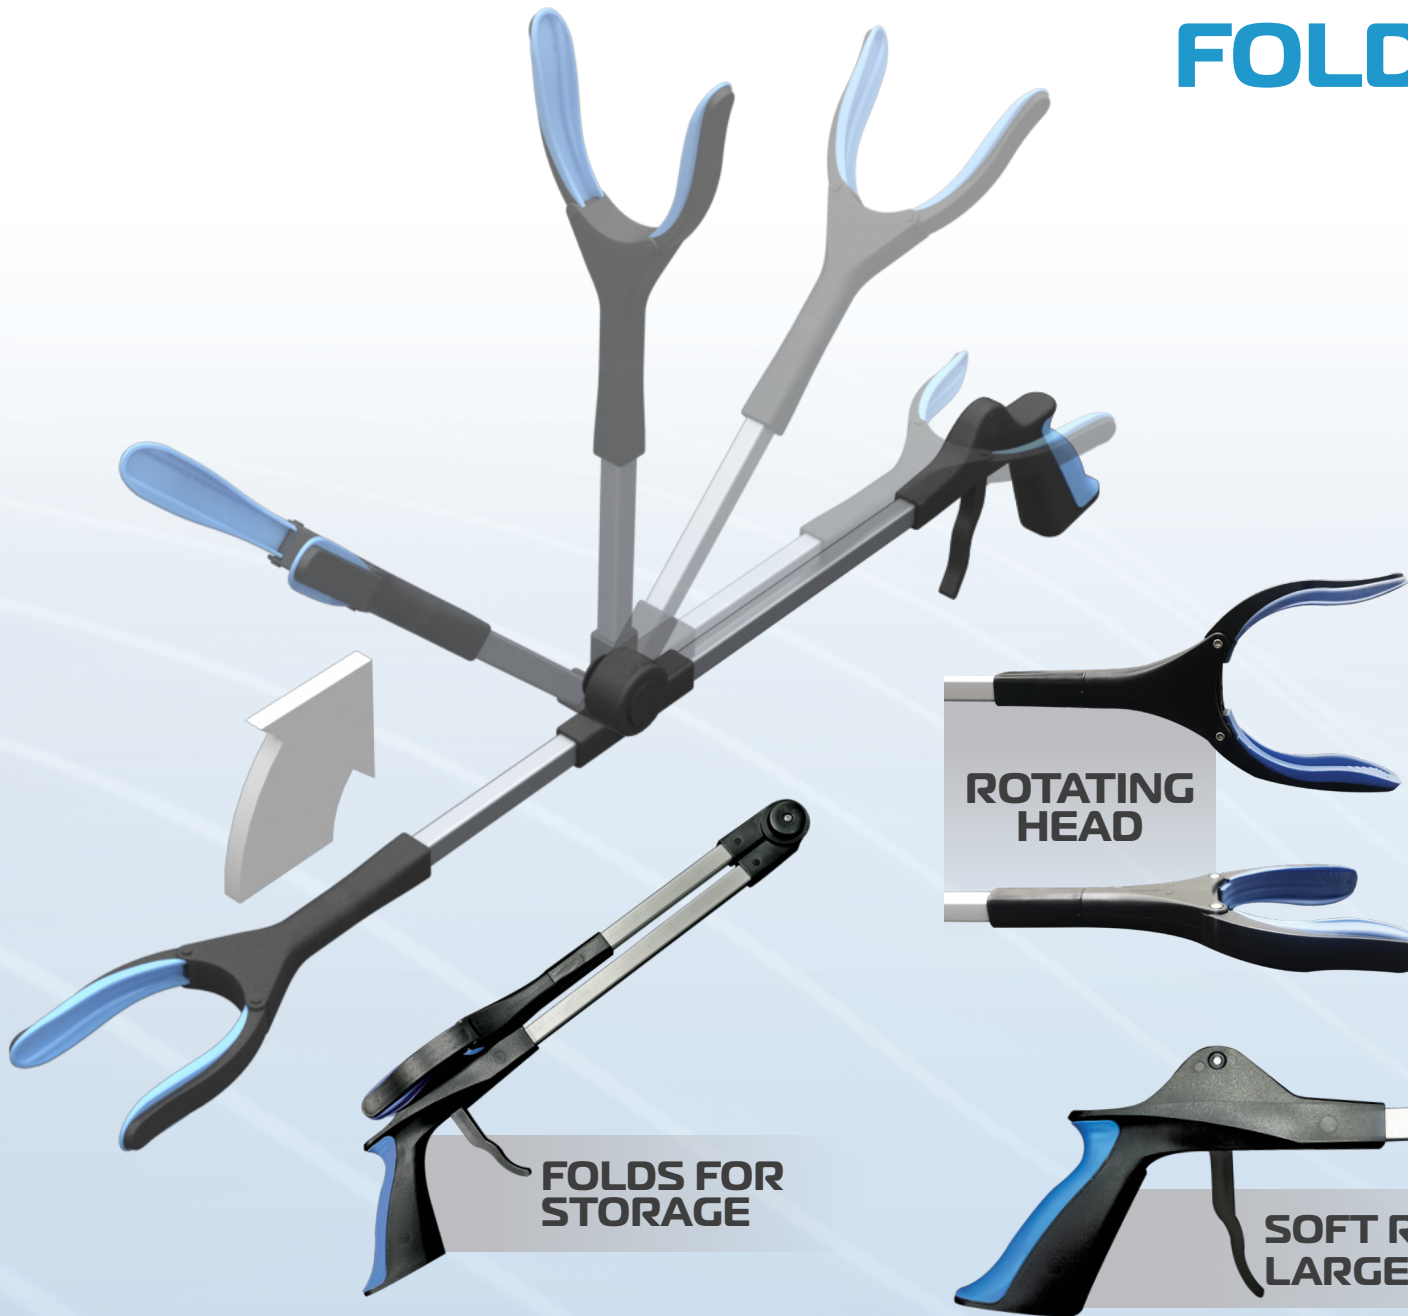

REDGUM BRAND
Daily Living and
Lifestyle Products

FOLDING REACHER

RGMF32

ASK FOR THE BRAND

redgumbrand.com.au

FOLDING REACHER

FEATURES

- Excellent aid to extend user's reach
- Rotatable head 0°-90°
- Folds for storage
- Minimal hand grip required to operate jaws
- Comfortable ergonomic soft rubber grip on handle
- Large multi finger trigger
- Rubber grip on jaws
- Magnet on top of jaw
- Lightweight aluminium arm with plastic parts

SPECIFICATIONS

Overall Dimensions:

L: 810mm x W: 40mm x D: 130mm

Folded:

L: 470mm x W: 80mm x D: 130mm

Jaw Width: 100mm

Product weight: 240g

Max. load weight: 5kg

Please contact **REDGUM Brand** if you require further information on this product

FOLDS FOR STORAGE

ROTATING HEAD

**SOFT RUBBER GRIP
LARGE TRIGGER**

IMPORTANT NOTE:

It is the responsibility of the user to ensure the suitability of this product for its intended use. The user should consult their appropriate healthcare professional if unsure of the correct product usage for their unique circumstances.