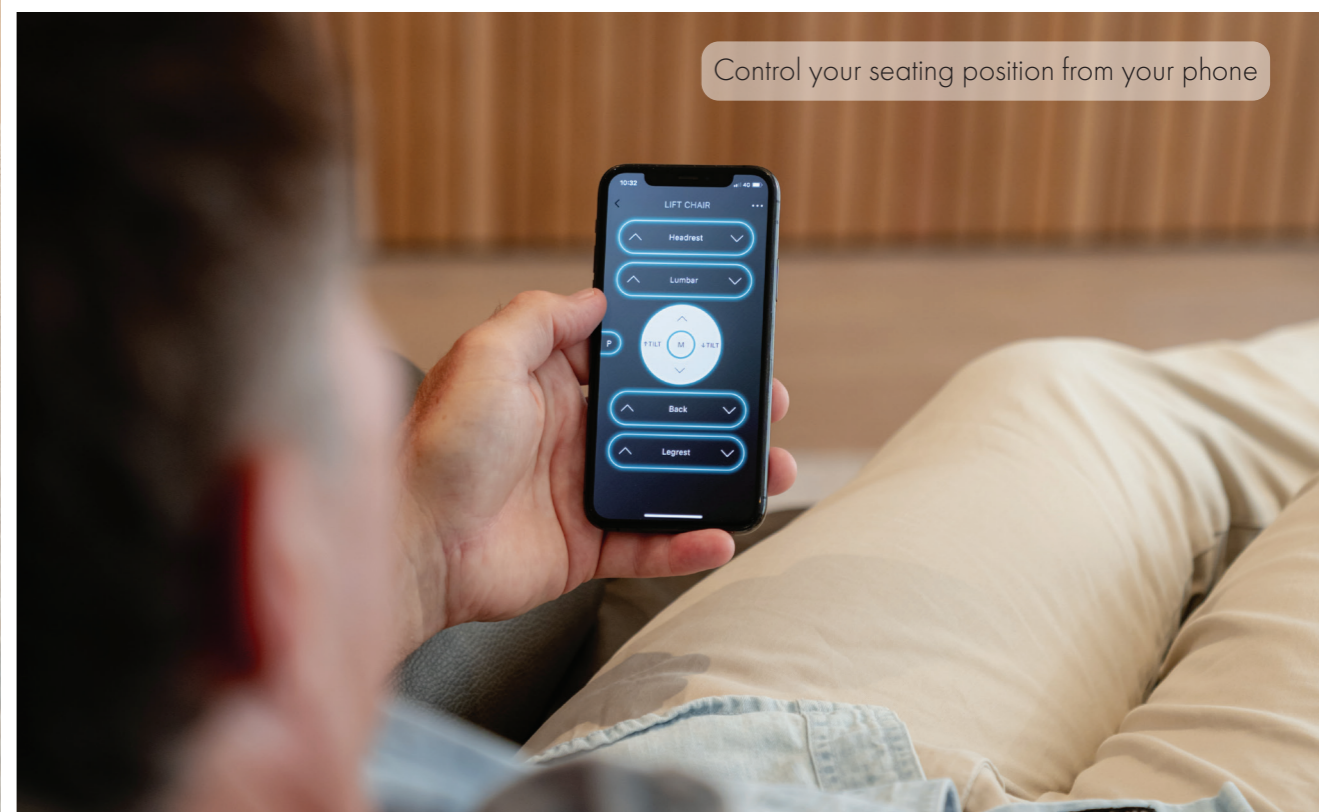

## Classic comfort, modern convenience.

Theorem Power Lift Recliners proudly presents the innovative five motor, app controlled, power lift recliner with Zero gravity. The Winslow also includes a unique adjustable aircraft style power headrest, and power lumbar support. The cutting edge design and unrivalled comfort, is inspired by the need for contemporary designed motion furniture incorporating premium technology. The incredible app technology and multiple positioning, allows users to customise their seating requirements with the touch of a button. This truly innovative power lift recliner takes relaxation to a whole new level. Step into a world of practical luxury – Experience Theorem Power Lift Recliners latest innovation today.

Shown in **Cappricio** (Smoke)

Height adjustable headrest

Control your seating position from your phone

	Petite	Standard
Weight Capacity	136kg	158.7kg
Seat Width	45.7cm	53.3cm
Seat Depth	45.7cm	48.2cm
Seat-to-Floor	45.7cm	49.5cm
Chair Width	81.2cm	78.7cm
Chair Depth	96.5cm	101.6cm
Chair Height	101.6cm	106.6cm
Operation	App Control & USB Hand Wand	

Download the Theorem Concepts App for remote-free control  
IOS and Android Friendly