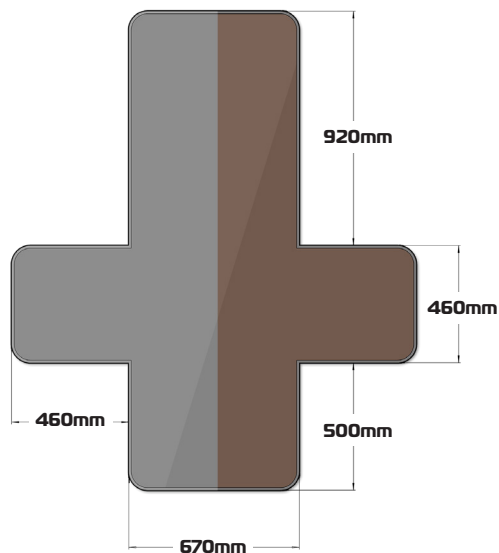

## SPECIFICATIONS

(All dimensions shown are nominal)

- Overall Dimensions: **1880mm (L) x 1590mm (W)**
- Product Weight: **0.7kg**

**PROTECTS YOUR LOUNGE CHAIR  
FROM ACCIDENTAL STAINS**

Please contact **REDGUM Brand** if you require further information on this product